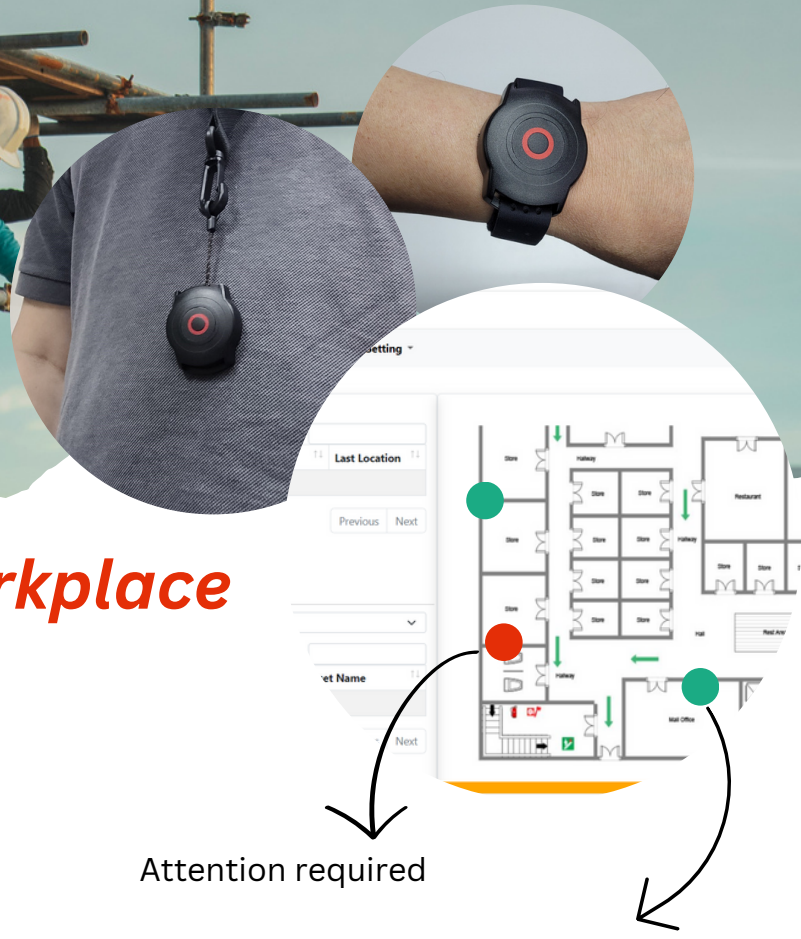

Workers' / Visitors' Safety & Location Tracking System

Option for enabling helmet with tracking capability available

Protect Workers in Workplace

Track real-time location of the workers

In case of help seeking triggered, know his/her whereabouts immediately. May ask for quick supports from nearby workers without delay.

Fall detection, help button & time monitoring available for personal safety

Built-in fall sensor to detect and report falls automatically. A help button is also available for use anytime in need. Staying same location for long time could trigger a help alert for additional protection.

Compact design of personal tracking device

Making it good to be a wristband or a pendant subject to needs. Extra long battery life.

Attention required

Normal

CONTACT US

sales@rodsum.com

www.rodsum.com

RODSUM WIRELESS