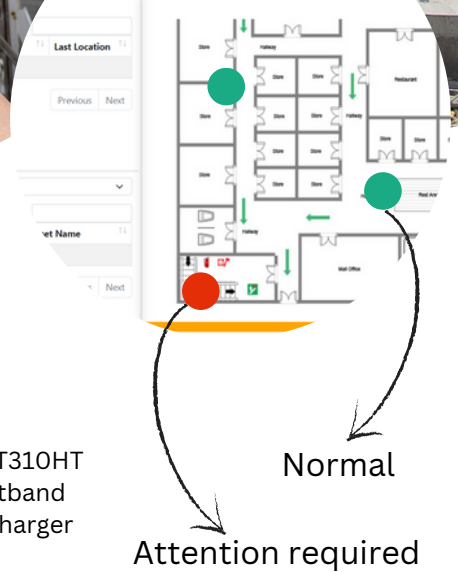

CONTACT US

- sales@rodsum.com
- www.rodsum.com
- +852 3113 0637